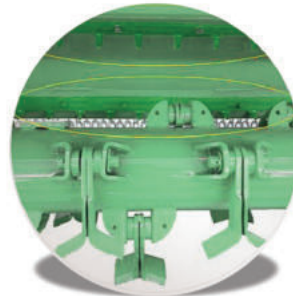

agromeks
AGRICULTURAL MACHINERY

agromeks.com/en

**We Are Building
The Green Future**

SAVANA 3200

Shredder

SAVANA 3200

-In-Chasis Shredder-

-High Quality Blades-

-Strong PTO Gearbox-

Flail shredder; also known as Flail Mower or Chopper; is used to shred plant wastes after harvest. All the plant wastes and residues got broken in very little pieces. With the process, residues can dissolve in the soil easily. The process enhances soil microorganisms, so; soil quality. It can be also used as weed mower if needed. Plant wastes will be mixed with soil, therefore soil recovers its organic material. It also shreds the wet plant wastes and stems. It can be used for living plant stem and branch mowing too. Wider working width saves time and fuel in large fields.

Model	SAVANA 3200
Working Width	320cm
Required Tractor HP(min.)	70hp
Blade Quantity	144
Belt Quantity	6
Total Width	345cm
Weight	903
PTO	750

We Are Building The Green Future

www.agromeks.com/en
+90 850 242 44 45
+90 532 659 87 22
sales@agromeks.com