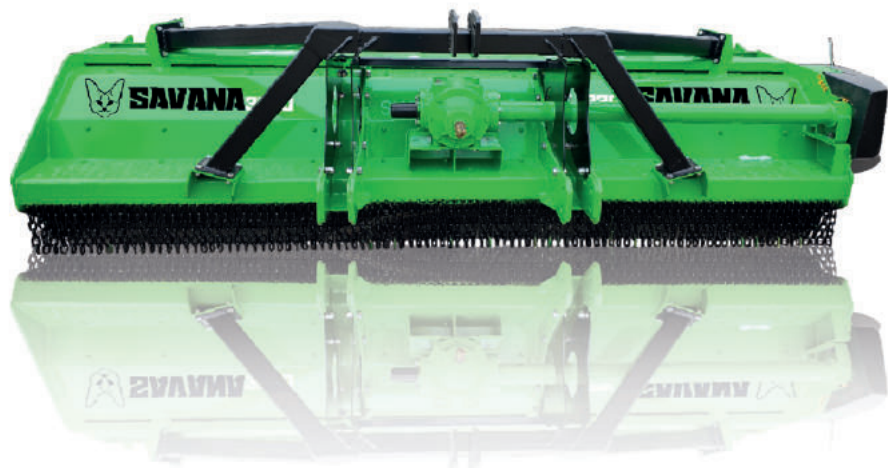

agromeks
AGRICULTURAL MACHINERY

agromeks.com/en

**We Are Building
The Green Future**

SAVANA 3200

Shredder

SAVANA 3200

-In-Chasis Shredder-

-High Quality Blades-

-Strong PTO Gearbox-

Flail shredder; also known as Flail Mower or Chopper; is used to shred plant wastes after harvest. All the plant wastes and residues got broken in very little pieces. With the process, residues can dissolve in the soil easily. The process enhances soil microorganisms, so; soil quality. It can be also used as weed mower if needed. Plant wastes will be mixed with soil, therefore soil recovers its organic material. It also shreds the wet plant wastes and stems. It can be used for living plant stem and branch mowing too. Wider working width saves time and fuel in large fields.

Model	SAVANA 3200
Working Width	320cm
Required Tractor HP(min.)	70hp
Blade Quantity	144
Belt Quantity	6
Total Width	345cm
Weight	903
PTO	750

We Are Building The Green Future

www.agromeks.com/en
+90 850 242 44 45
+90 532 659 87 22
sales@agromeks.com